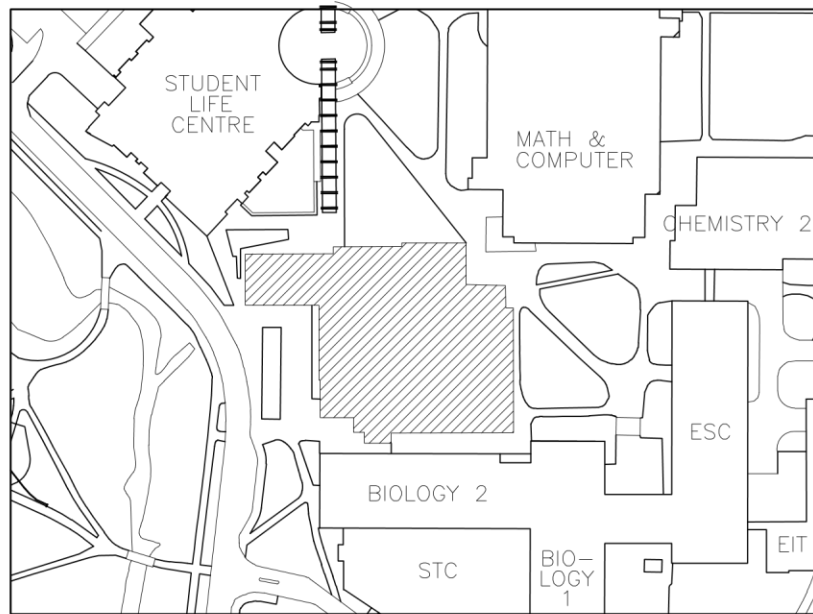

LEGEND

- M - MENS WASHROOM
- W - WOMENS WASHROOM
- S - SINGLE USE WASHROOM
- ELV - ELEVATOR

FIRST FLOOR PLAN

**MIKE & OPHELIA LAZARIDIS
QUANTUM – NANO CENTRE**

BUILDING No. 50

UNIVERSITY OF WATERLOO – PLANT OPERATIONS
UPDATED – MAY 2024